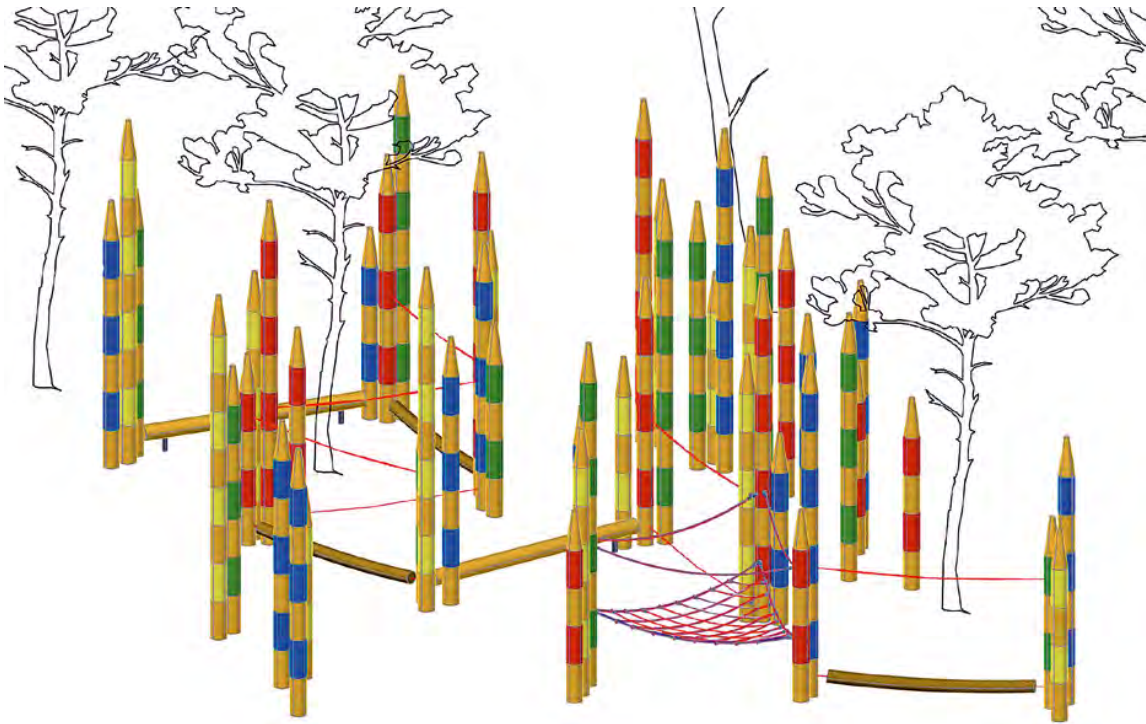

Play value

Our Mini-Kado already inspires attention and interest from a long way away. It is an attractive eye-catcher as well as an exciting climbing course. Like the classic "Mikado" game, the coloured sticks are strewn around singly, densely, crosswise or stacked on the play area. This results in simple, rigid combinations as well as jumbled, movable combinations that, together with nets, ropes and platforms, simply invite you to climb and balance on them.

© Richter Spielgeräte GmbH 10/15

Design and Copyright

Fundamental characteristics

- impressive design statement
- very special appeal
- eye-catcher of a play area
- attractive meeting point
- incentive for playing: curiosity, role-playing games, experiencing height
- exercise activity: climbing up and around, balancing

Suitable

- for children from 6 years and young people
- for public playgrounds
- parks
- exhibitions
- leisure parks

Mini-Kado

Combination examples