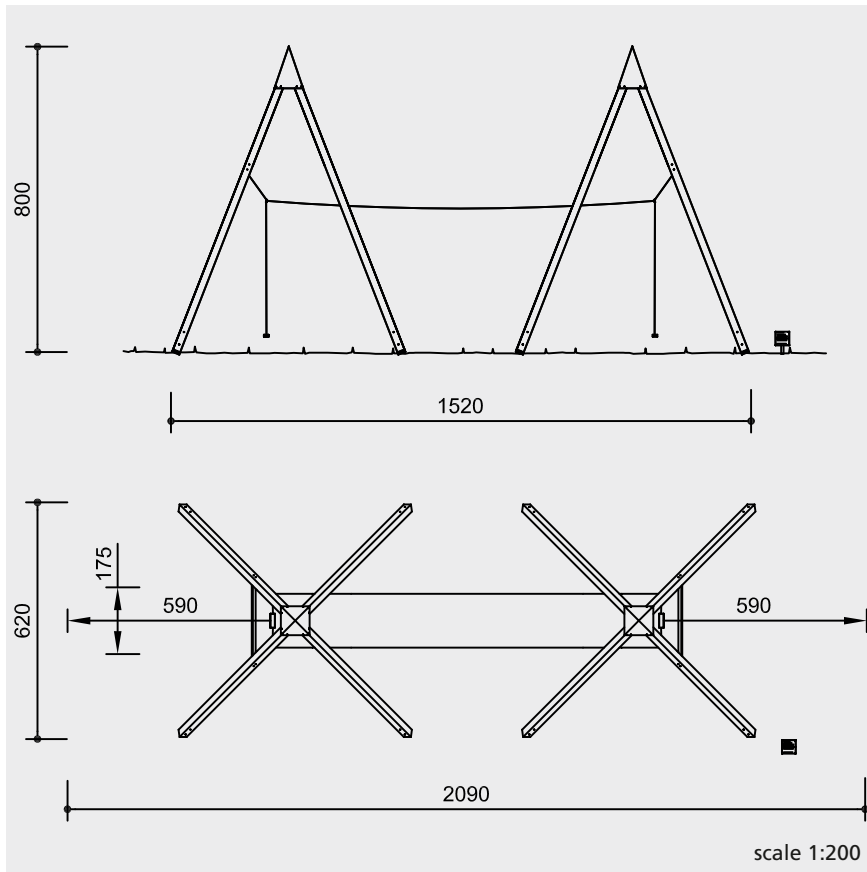

10.93000

**Technical information**

beams of laminated mountain larch, glued according to DIN 1052, with steel feet

joints and suspension hot-dip galvanised

weather-resistant connecting ropes

top of stainless steel

rubber seats on short-link, hot-dip galvanisation chains

support for Explanation Board made of stainless steel

**Dimensions**

(small deviations possible)

for one pyramid

height 8.00 m  
length 6.00 m  
width 6.00 m

weight approx. 2.000 kg

**Components**

- 1 complete swing frame with swing suspension
- 1 Explanation Board with support

**Installation information**

Surfacing requirements corresponding to a fall height of 2.55 m (please refer to price list for more detailed information)

- Foundations  
8 items 80 x 80 x 60 cm  
excavation depth 80 cm
- Explanation Board  
1 item 40 x 40 x 40 cm  
excavation depth 60 cm

**Attention!**  
**Exact measurements may vary, for all installation dimensions refer to current installation instructions.**  
Subject to technical changes!