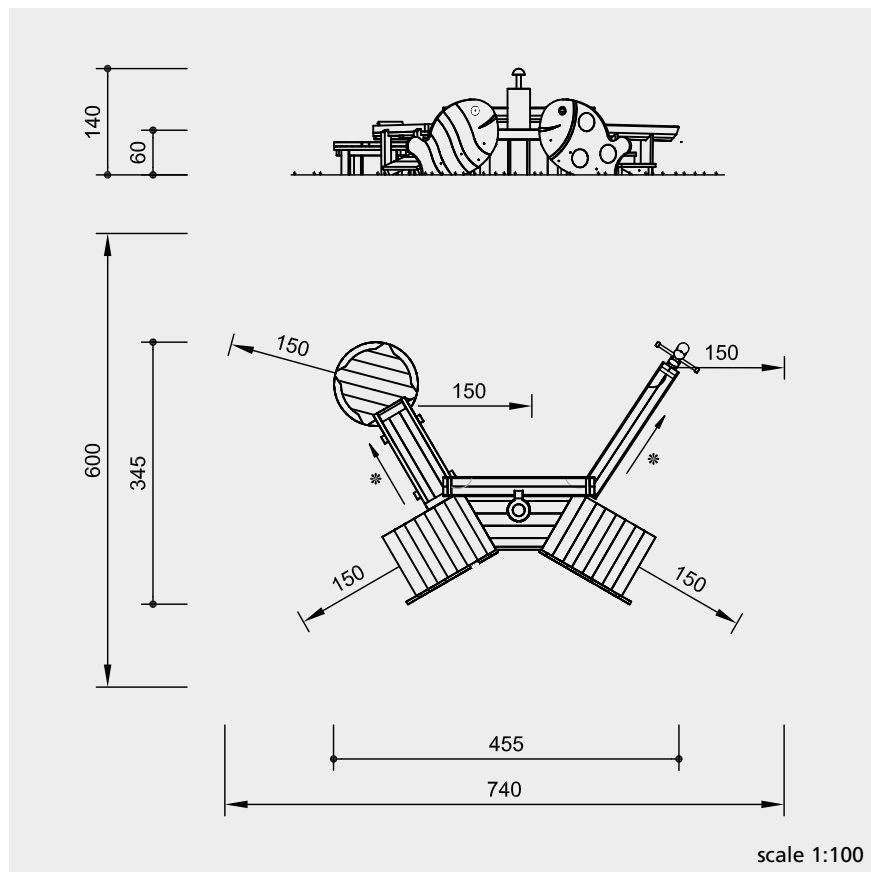

safety check according to EN 1176

Components

- 1 staircase
- 2 ramps, each with side part in the shape of a fish
- 1 platform
- 6 foundation irons
- 1 mushroom spring, order No. 5.18000 incl. winter lid
- 1 small bucket wheel, order No 5.15910
- 1 triangular channel with steel feet
- 1 horizontal channel with steel feet
- 1 channel with shutter with steel feet
- 1 round mud table with steel feet

Installation information

Surfacing requirements
Platform
corresponding to a fall height of ≤ 0.60 m (please refer to price list for more detailed information)
Water mud equipment
No fall height according to standard; staircase-like constructions may require an examination of the fall height. Recommendation: sand with drainage or pavement with gully and corresponding landscaping. Take into account that sand is required for "playing in the mud".

Foundations

- **Fish**
  6 items 30 x 30 x 30 cm excavation depth 50 cm
- **Triangular Channel**
  2 items 50 x 50 x 50 cm excavation depth 70 cm
- **Horizontal Channel**
  2 items 50 x 50 x 40 cm excavation depth 60 cm
- **Channel with Shutter**
  2 items 50 x 90 x 50 cm excavation depth 70 cm
- **Mud Table**
  2 items 50 x 100 x 50 cm excavation depth 70 cm
- **Small Bucket Wheel**
  1 item 50 x 90 x 30 cm excavation depth 70 cm

Attention:
Exact measurements may vary; for all installation dimensions refer to current assembly instructions.
Technical changes reserved.

Technical information

equipment of non-impregnated mountain larch

angle cut
vertical stand posts with angle cut in the end grain section as constructive wood preservation

core-free timber
sawn timbers core-free, thus decreasing occurrences of cracking

plywood
side walls made of waterproof larch plywood board, 40 mm

tongue and groove
platform floor of 40 mm tongue and groove boarding

ground anchor
all parts used for anchoring to the ground made of hot-dip galvanised steel

ball bearings
low-maintenance ball bearings

colour
solvent-free acrylic paints are used for colouring; the wood is painted in a way which allows the structure of the wood to remain clearly visible

For a description of the mushroom spring and small bucket wheel, please refer to the separate catalogue pages.

Dimensions
(small deviations possible)

height	1.40 m
platform height	0.60 m
length	4.55 m
width	3.45 m
weight	600 kg

Planning information

Equipment marked with a pointing arrow must be installed with a gradient of approx. 2% (= 2 cm on 1 m). This means that for planning, not only the height of the equipment but also the gradient must be taken into consideration.

Individual solutions for the water supply must be devised, depending on the plans. Up-to-date details on the connection for the water supply and other technical information is available to download as a table at our website www.richter-spielgeraete.de. Go to "Products" and then the applicable piece of equipment.

Please refer to the price list for a more detailed explanation of the quality characteristics.