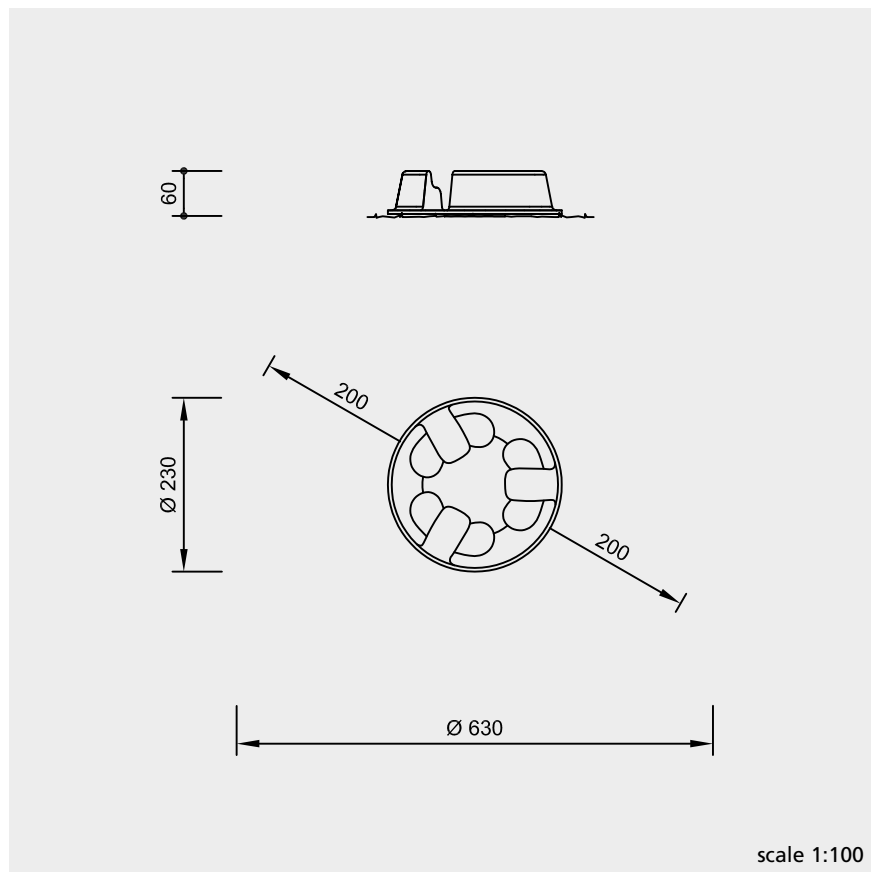

Safety check according to EN 1176

Technical information

Dish of fibreglass-strengthened polyester worked on in open form during the fibre-spraying process. Extremely colourfast and resistant to UV rays and frost

surface totally smooth, wall thickness 8 mm

lip reinforced to 25 mm

standard colour red

ball bearing
mechanism with double low-maintenance

Dimensions
(small deviations possible)

height	0.60 m
diameter	2.30 m
weight	120 kg

For more detailed explanation of the quality characteristics see price list.

Components

- 1 dish with 3 double mouldings for seats mounted on a rotating spindle
- 1 foundation frame

Installation information

Surfacing requirements as for critical fall height ≤ 1.00 m (please refer to price list for more detailed information)

Foundations
1 item 80 x 80 x 80 cm
excavation depth 80 cm

Attention:
Exact measurements may vary, for all installation dimensions refer to current installation instructions.
Technical changes reserved.

6.26000